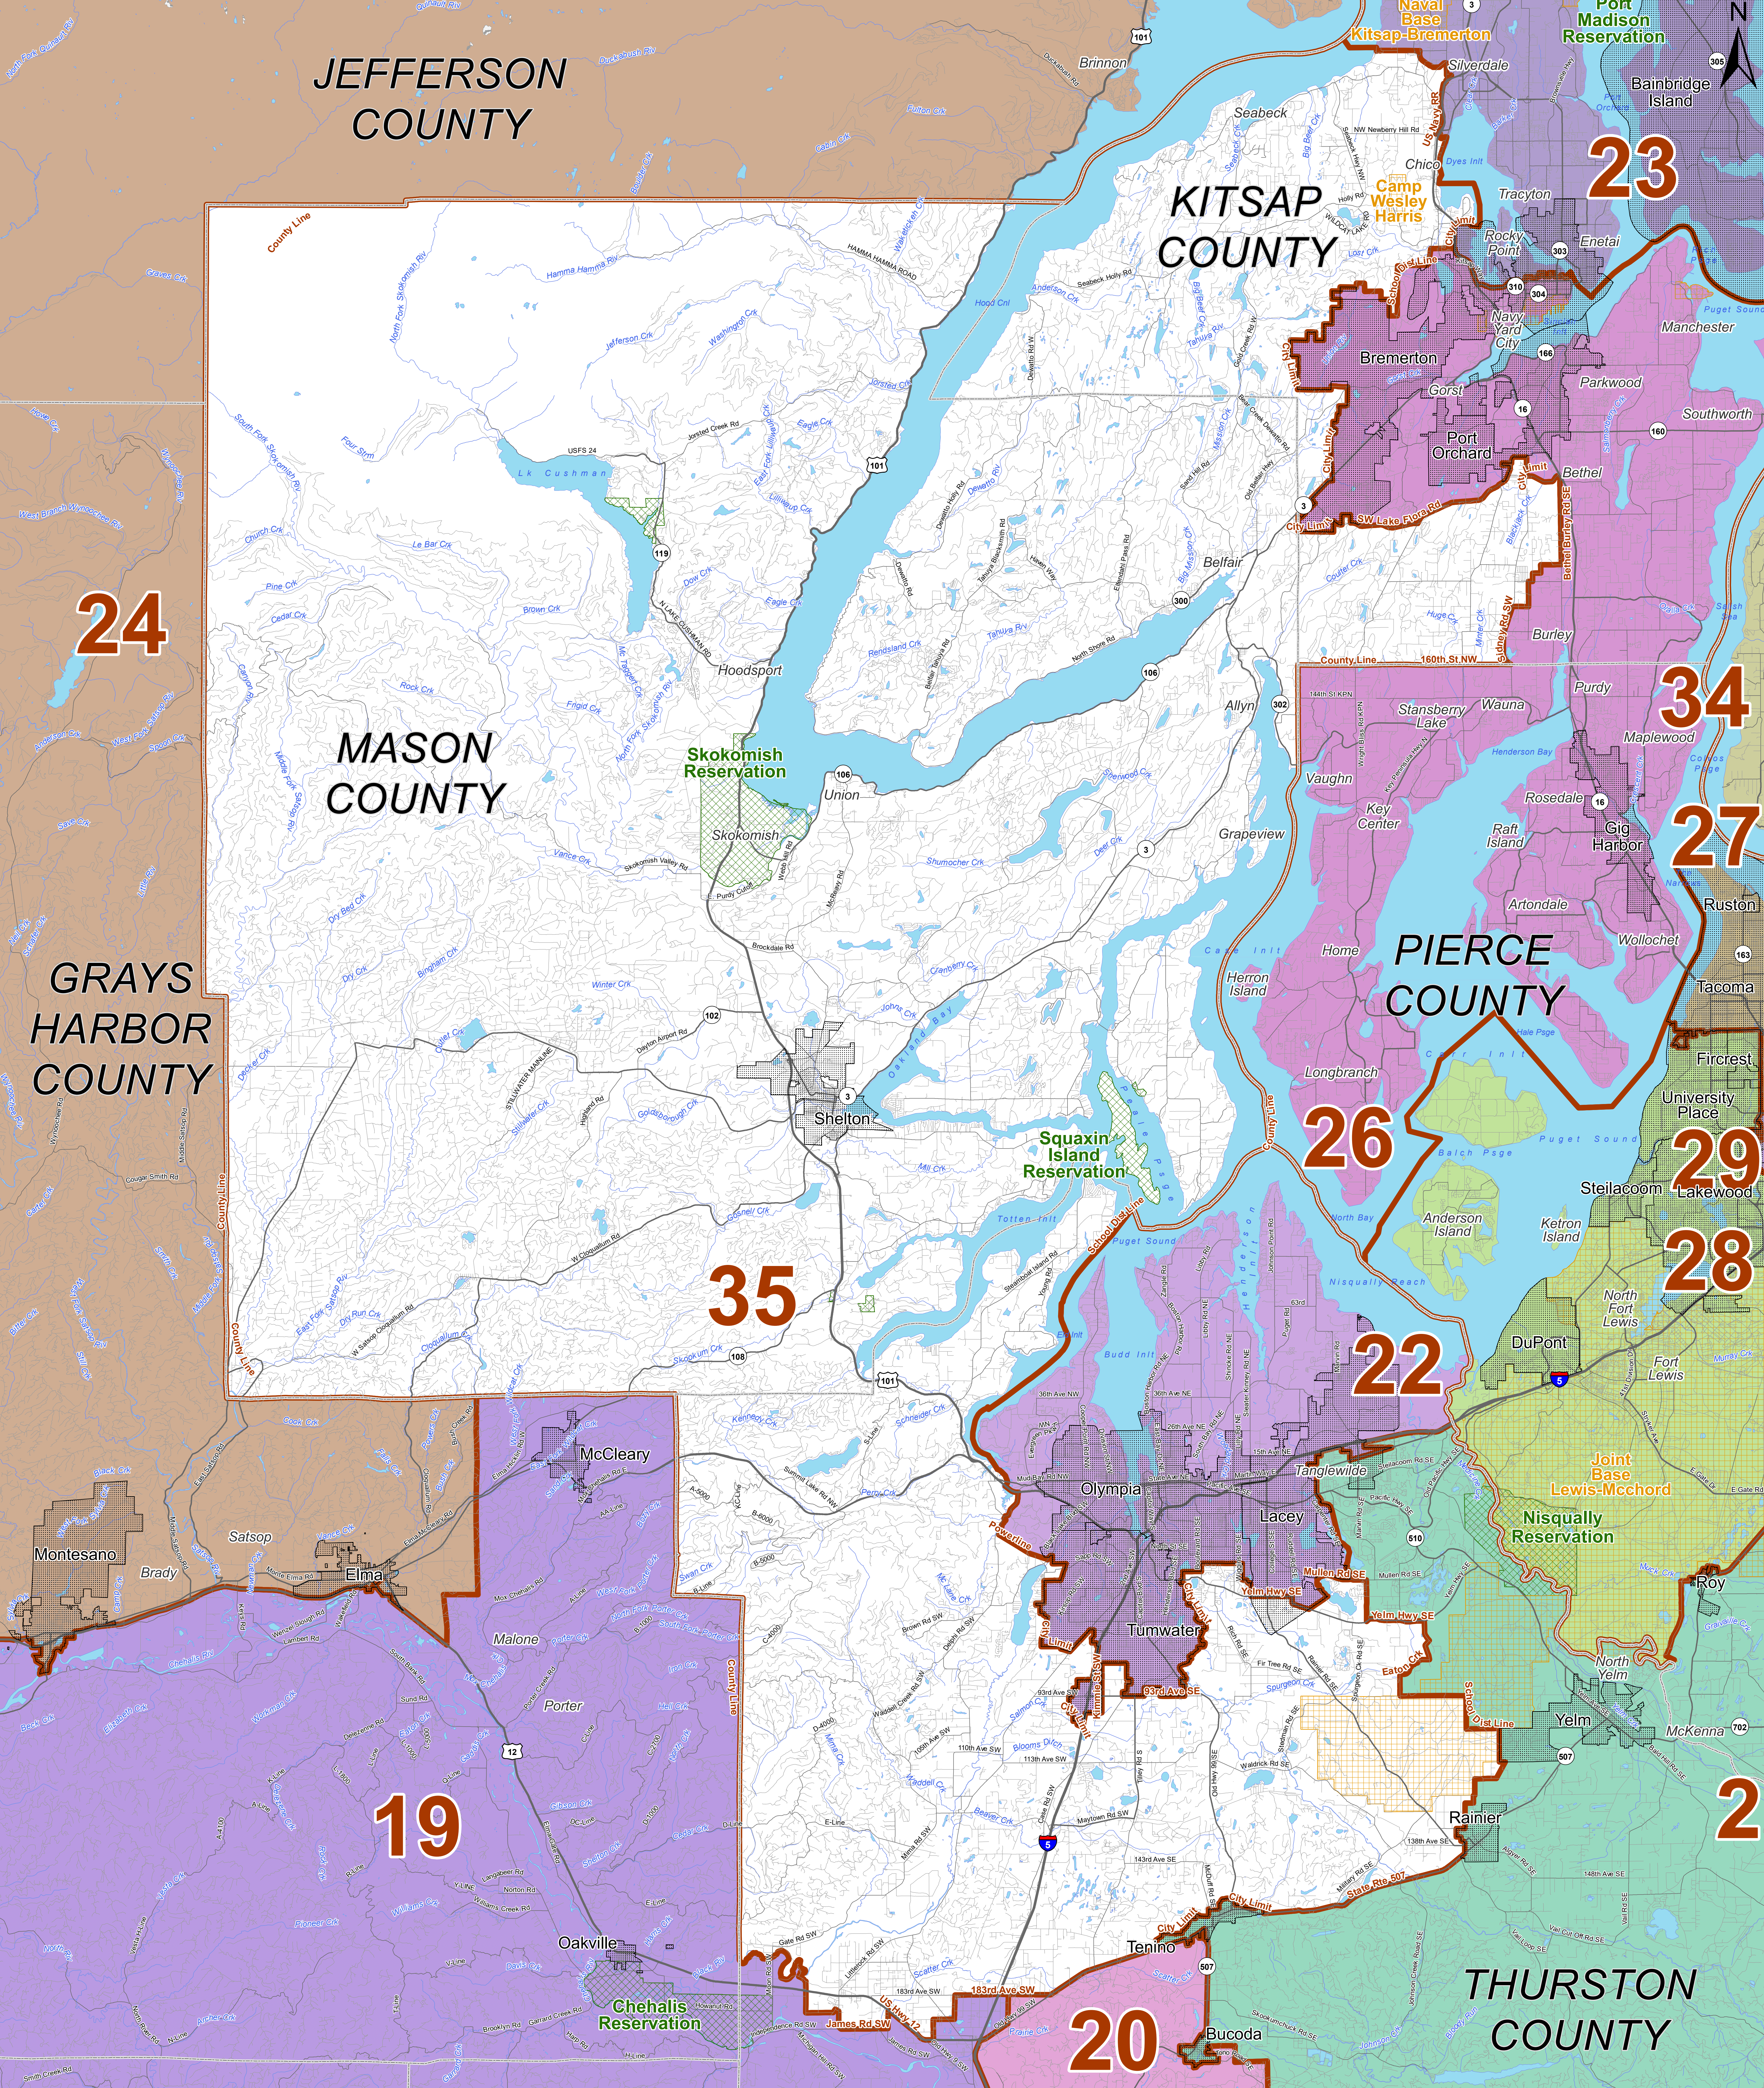

JEFFERSON COUNTY

KITSAP COUNTY

MASON COUNTY

GRAYS HARBOR COUNTY

PIERCE COUNTY

THURSTON COUNTY

Legislative District 35

Legend

	District Boundary		Military Base
	County		Primary Hwy
	City or Town		Secondary Hwy
	Tribal Reservation		Watercourse